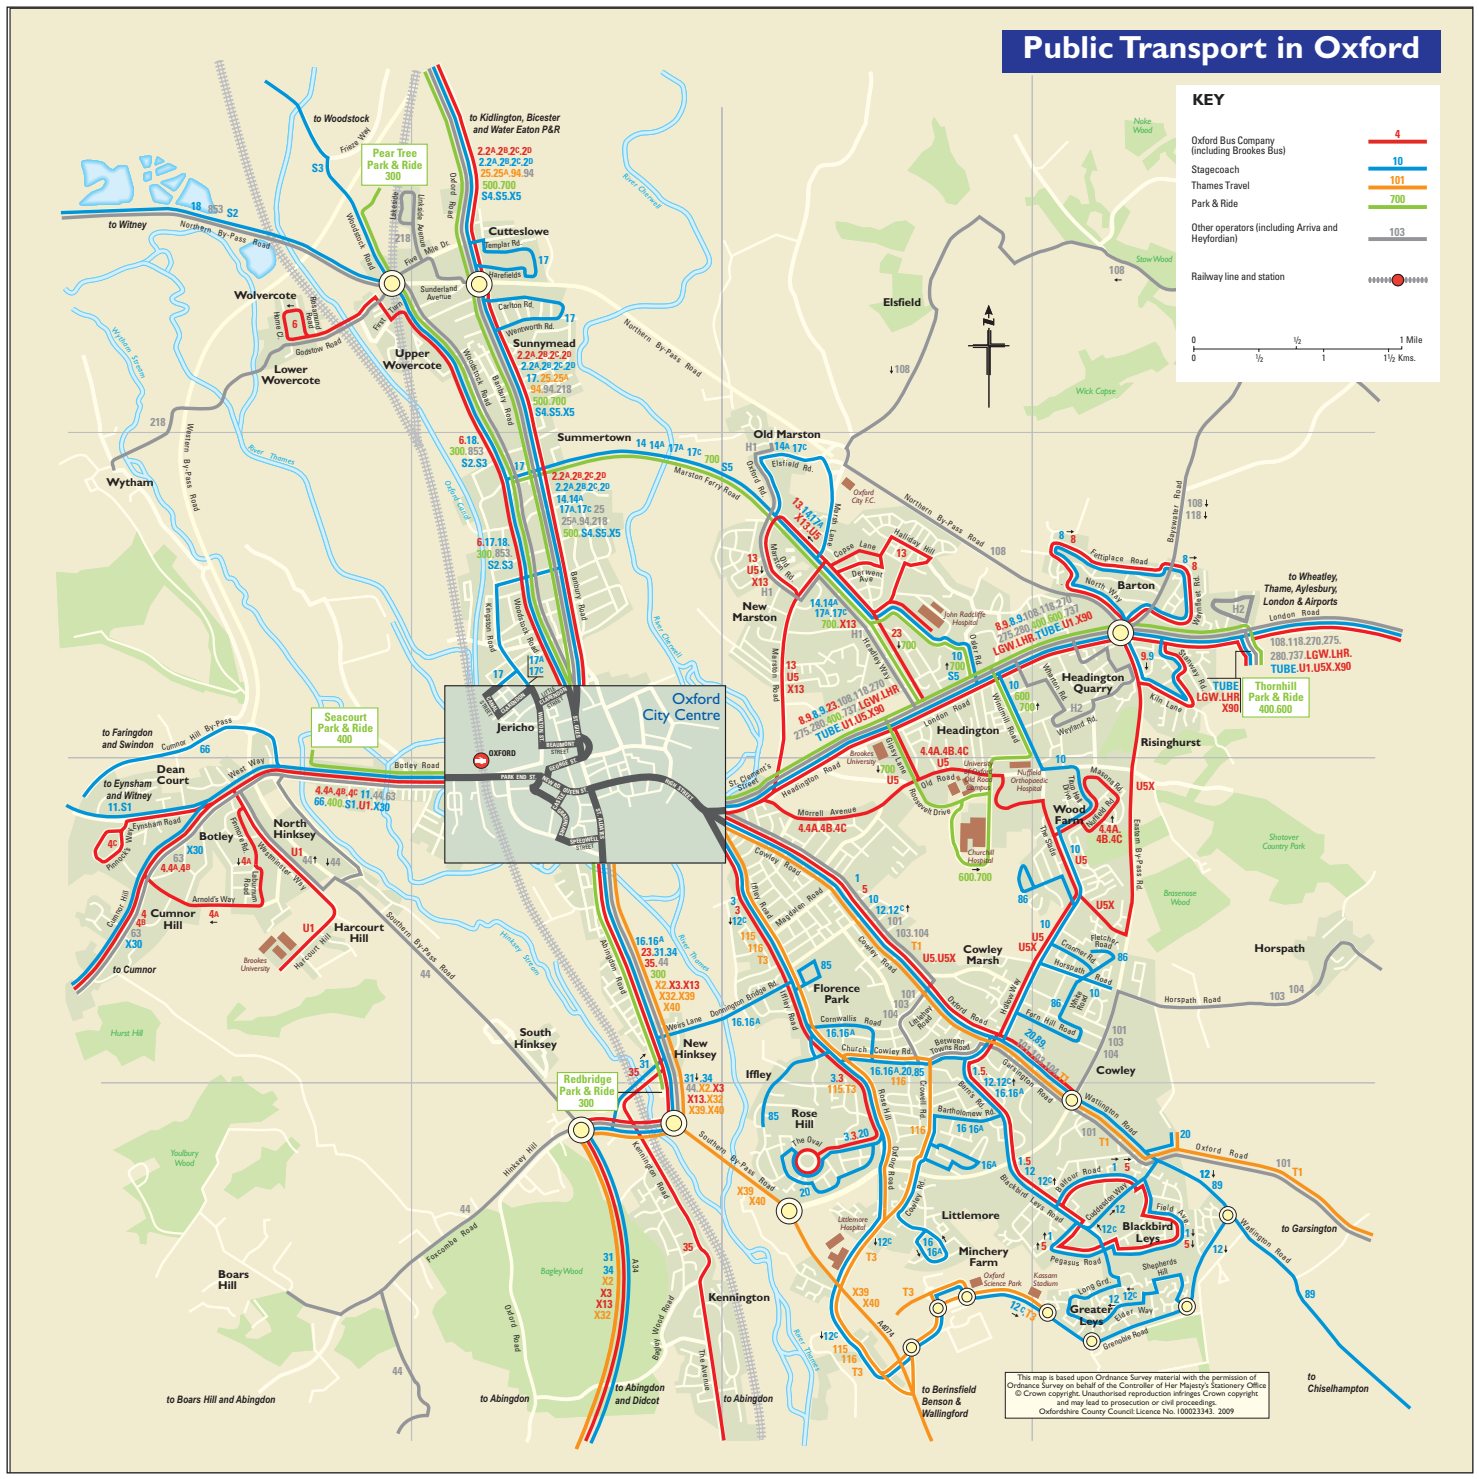

Public Transport in Oxford

KEY

- Oxford Bus Company (including Brookes Bus) 4
- Stagecoach 10
- Thames Travel 101
- Park & Ride 700
- Other operators (including Arriva and Heyfordian) 103
- Railway line and station ●●●●●●

0 1/2 1 1 1/2 Miles
0 1/2 1 1 1/2 Kms.