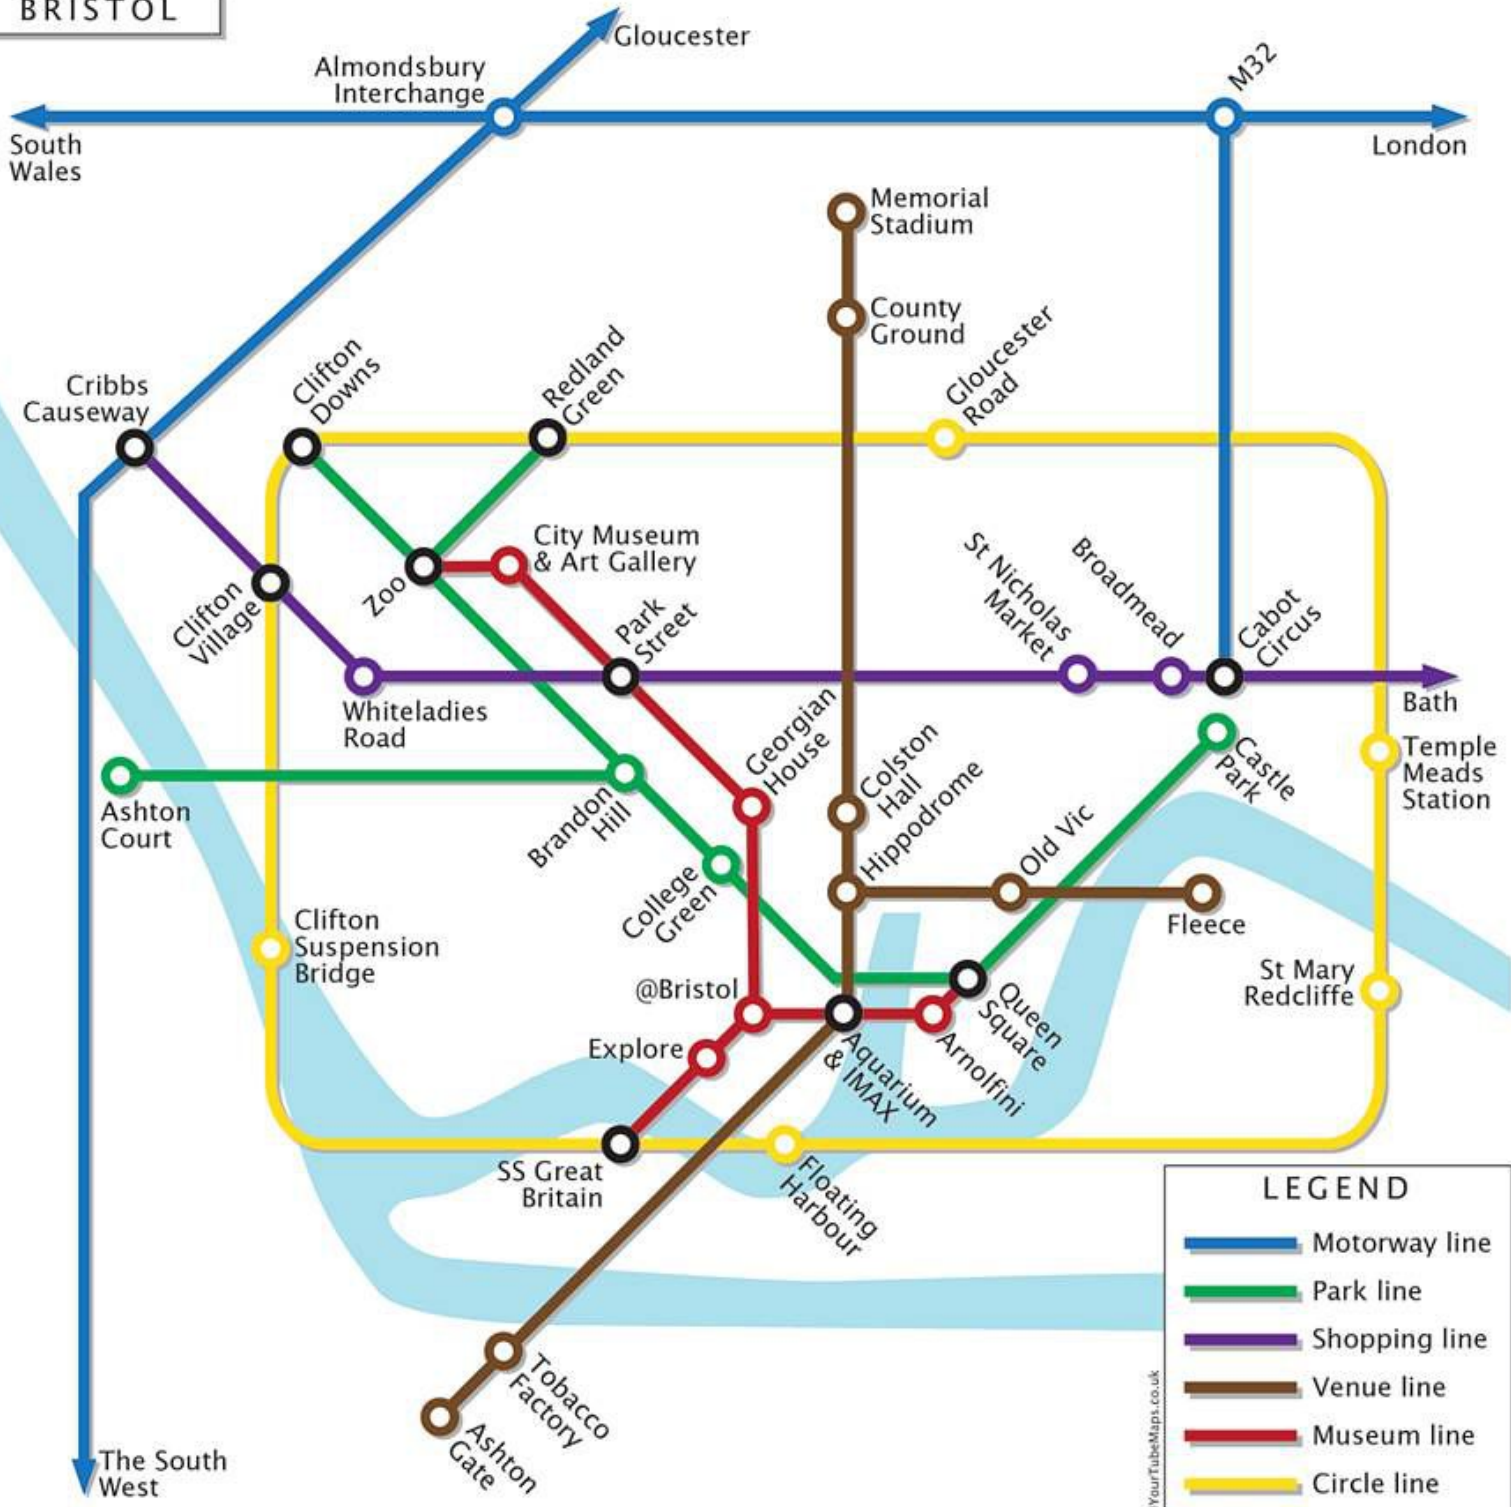

BRISTOL

LEGEND

- Motorway line
- Park line
- Shopping line
- Venue line
- Museum line
- Circle line

©YourTubeMaps.co.uk